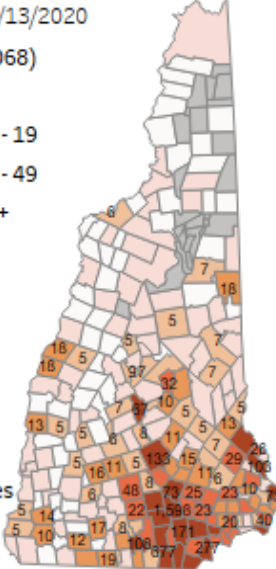

ADJACENT COUNTIES -- NH, Maine, Massachusetts

COUNTY	CASES	DEATHS
Rockingham NH	1,573	93
Cumberland ME	1,679	67
York ME	509	11
Middlesex MA	24,483	1,923
Essex MA	16,469	1,136

**COVID-19 IN NEW HAMPSHIRE
CUMULATIVE POSITIVE TEST RESULTS
3/1/2020 - 7/13/2020**

(n= 6068)

Cases under investigation, 1
town unknown

*Positive case counts are suppressed in municipalities with under 100 residents.

For state dashboards visit:

NH (interactive map, by town): <https://www.nh.gov/covid19/dashboard/summary.htm>