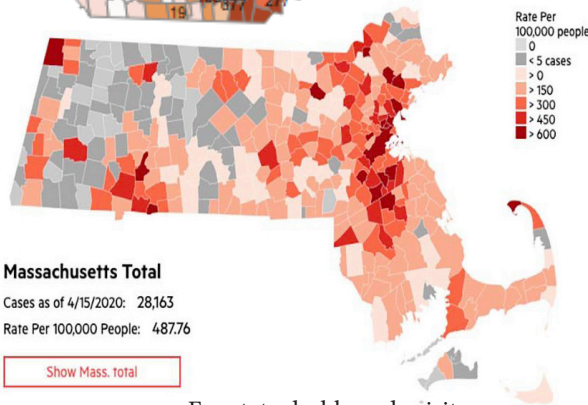

ADJACENT COUNTIES -- NH, Maine, Massachusetts

COUNTY	CASES	DEATHS
Rockingham NH	1,573	93
Cumberland ME	1,679	67
York ME	509	11
Middlesex MA	24,483	1,923
Essex MA	16,469	1,136

**COVID-19 IN NEW HAMPSHIRE
CUMULATIVE POSITIVE TEST RESULTS
3/1/2020 - 7/13/2020**

(n= 6068)

Cases under investigation, 1
town unknown

*Positive case counts are suppressed in municipalities with under 100 residents.

For state dashboards visit:

NH (interactive map, by town): <https://www.nh.gov/covid19/dashboard/summary.htm>