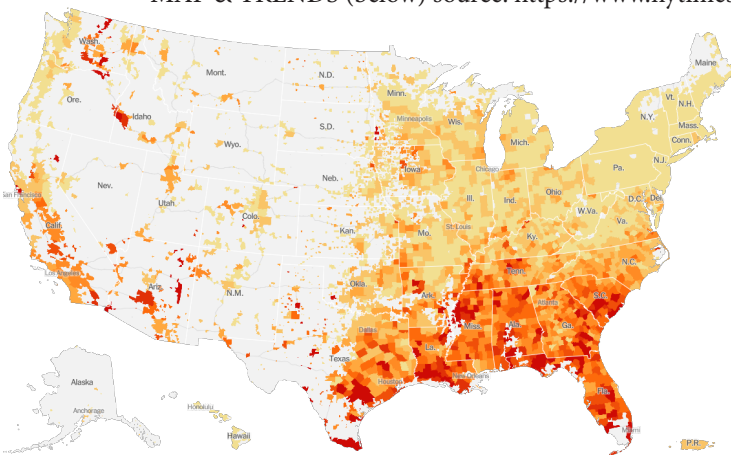

COVID-19 DASHBOARD 7/20/20

For state dashboards visit:

NH (interactive map, by town): <https://www.nh.gov/covid19/dashboard/summary.htm>

MA: <https://www.mass.gov/info-details/covid-19-response-reporting>

ME: <https://www.maine.gov/dhhs/mecdc/infectious-disease/epi/airborne/coronavirus/data.shtml>

MAP & TRENDS (below) source: <https://www.nytimes.com/interactive/2020/us/coronavirus-us-cases.html#map>

Current Cases Total Cases Deaths

	Current Cases	Total Cases	Deaths
NEW HAMPSHIRE	554	6,203	398
PORTSMOUTH	<4	75	
NEARBY COUNTIES -- NH, Maine, Massachusetts			
Rockingham NH	124	1,551	92
Strafford NH	30	306	13
Cumberland ME		1,959	67
York ME		599	12
Middlesex MA		24,866	1,938
Suffolk MA		20,601	1,030
Essex MA		16,733	1,139