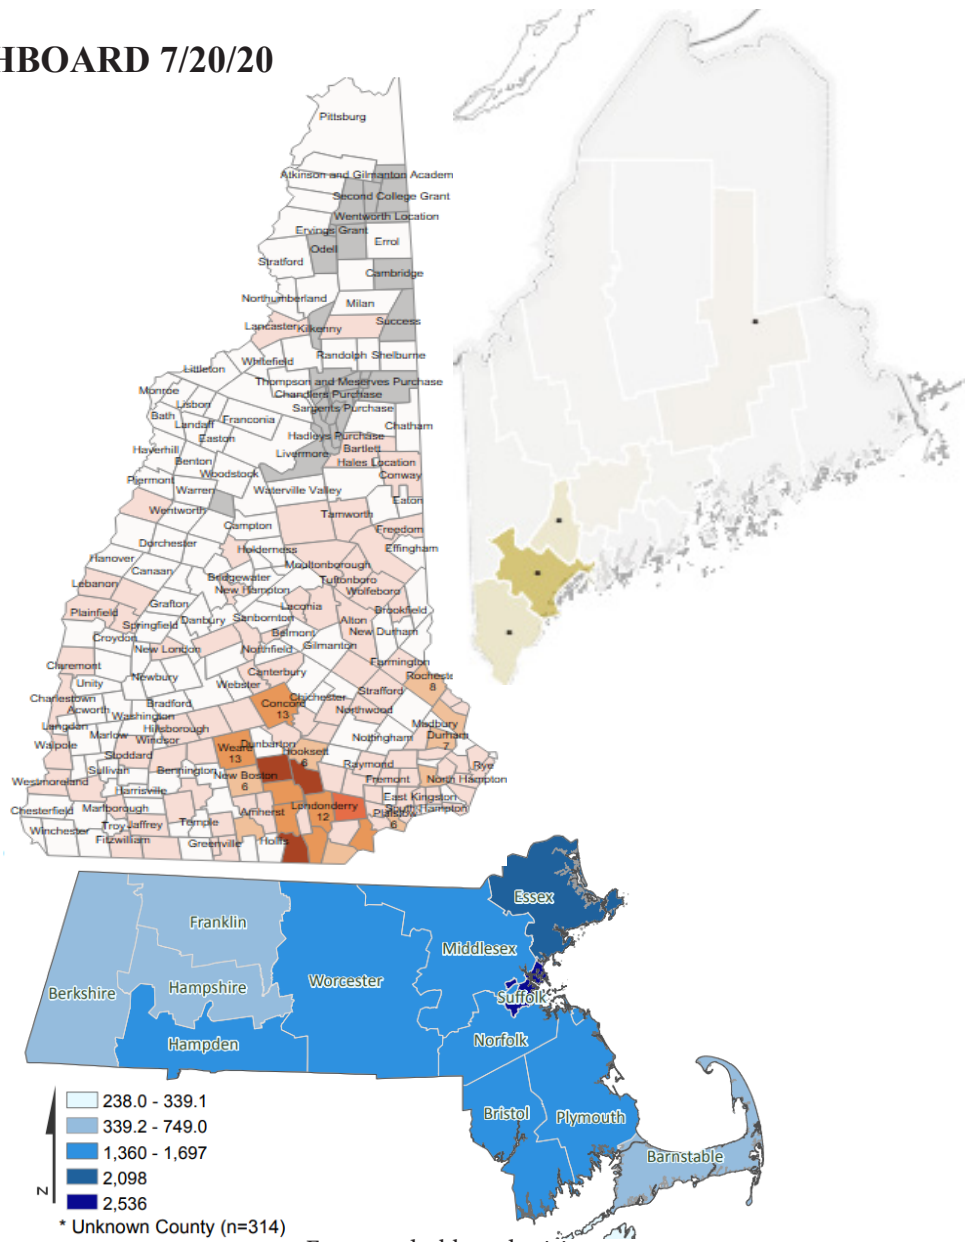

COVID-19 DASHBOARD 7/20/20

For state dashboards visit:

NH (interactive map, by town): <https://www.nh.gov/covid19/dashboard/summary.htm>

MA: <https://www.mass.gov/info-details/covid-19-response-reporting>

ME: <https://www.maine.gov/dhhs/mecdc/infectious-disease/epi/airborne/coronavirus/data.shtml>

MAP & TRENDS (below) source: <https://www.nytimes.com/interactive/2020/us/coronavirus-us-cases.html#map>

Current Cases Total Cases Deaths

	Current Cases	Total Cases	Deaths
NEW HAMPSHIRE	554	6,203	398
PORTSMOUTH	<4	75	
NEARBY COUNTIES -- NH, Maine, Massachusetts			
Rockingham NH	124	1,551	92
Strafford NH	30	306	13
Cumberland ME		1,959	67
York ME		599	12
Middlesex MA		24,866	1,938
Suffolk MA		20,601	1,030
Essex MA		16,733	1,139