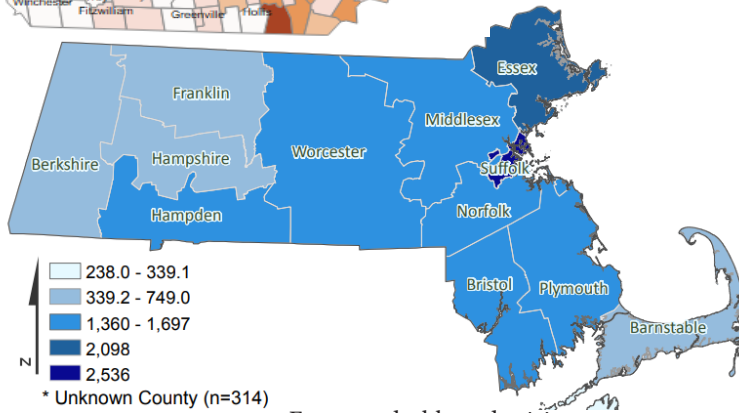

COVID-19 DASHBOARD 7/20/20

Current cases indicated by town (NH) and county (ME & MA). Darker shading = higher counts.

* Unknown County (n=314)

For state dashboards visit:

NH (interactive map, by town): <https://www.nh.gov/covid19/dashboard/summary.htm>

MA: <https://www.mass.gov/info-details/covid-19-response-reporting>

ME: <https://www.maine.gov/dhhs/mecdc/infectious-disease/epi/airborne/coronavirus/data.shtml>

MAP & TRENDS (below) source: <https://www.nytimes.com/interactive/2020/us/coronavirus-us-cases.html#map>

Current Cases Total Cases Deaths

	Current Cases	Total Cases	Deaths
NEW HAMPSHIRE	554	6,203	398
PORTSMOUTH	<4	75	
NEARBY COUNTIES -- NH, Maine, Massachusetts			
Rockingham NH	124	1,551	92
Strafford NH	30	306	13
Cumberland ME		1,959	67
York ME		599	12
Middlesex MA		24,866	1,938
Suffolk MA		20,601	1,030
Essex MA		16,733	1,139