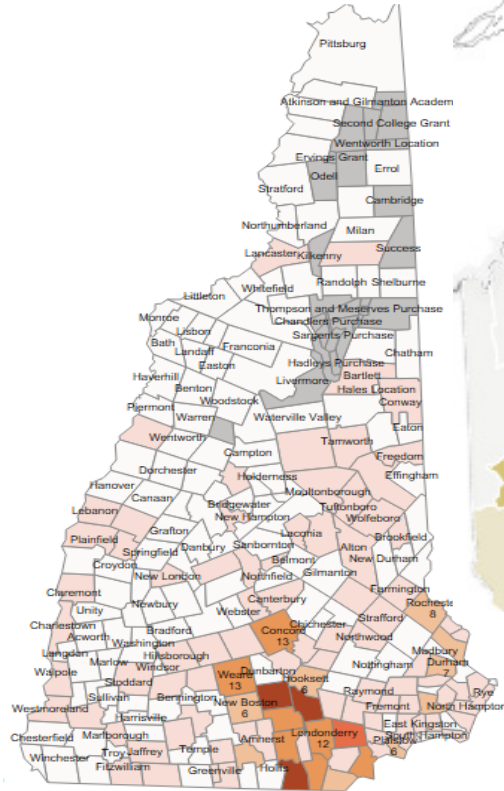

COVID-19 DASHBOARD 7/20/20

Current cases indicated by town (NH) and county (ME & MA). Darker shading = higher counts.

* Unknown County (n=314)

For state dashboards visit:

NH (interactive map, by town): <https://www.nh.gov/covid19/dashboard/summary.htm>

MA: <https://www.mass.gov/info-details/covid-19-response-reporting>

ME: <https://www.maine.gov/dhhs/mecdc/infectious-disease/epi/airborne/coronavirus/data.shtml>

MAP & TRENDS (below) source: <https://www.nytimes.com/interactive/2020/us/coronavirus-us-cases.html#map>

Current Cases Total Cases Deaths

	Current Cases	Total Cases	Deaths
NEW HAMPSHIRE	554	6,203	398
PORTSMOUTH	<4	75	
NEARBY COUNTIES -- NH, Maine, Massachusetts			
Rockingham NH	124	1,551	92
Strafford NH	30	306	13
Cumberland ME		1,959	67
York ME		599	12
Middlesex MA		24,866	1,938
Suffolk MA		20,601	1,030
Essex MA		16,733	1,139