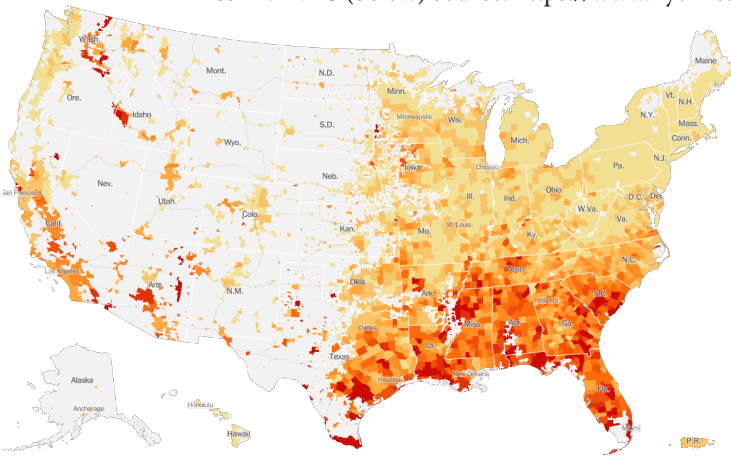

COVID-19 DASHBOARD 7/20/20

Current cases indicated by town (NH) and county (ME & MA). Darker shading = higher counts.

* Unknown County (n=314)

For state dashboards visit:

NH (interactive map, by town): <https://www.nh.gov/covid19/dashboard/summary.htm>

MA: <https://www.mass.gov/info-details/covid-19-response-reporting>

ME: <https://www.maine.gov/dhhs/mecdc/infectious-disease/epi/airborne/coronavirus/data.shtml>

MAP & TRENDS (below) source: <https://www.nytimes.com/interactive/2020/us/coronavirus-us-cases.html#map>

Current Cases Total Cases Deaths

	Current Cases	Total Cases	Deaths
NEW HAMPSHIRE	554	6,203	398
PORTSMOUTH	<4	75	
NEARBY COUNTIES -- NH, Maine, Massachusetts			
Rockingham NH	124	1,551	92
Strafford NH	30	306	13
Cumberland ME		1,959	67
York ME		599	12
Middlesex MA		24,866	1,938
Suffolk MA		20,601	1,030
Essex MA		16,733	1,139