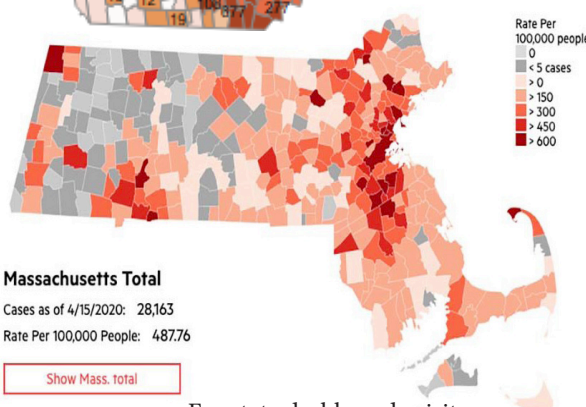

ADJACENT COUNTIES -- NH, Maine, Massachusetts

COUNTY	CASES	DEATHS
Rockingham NH	1,573	93
Cumberland ME	1,679	67
York ME	509	11
Middlesex MA	24,483	1,923
Essex MA	16,469	1,136

VID-19 cases by ZIP code
unknown ZIP codes

20

Filter by County

All

No items highlighted

No items highlighted

Color legend

Click to highlight

COVID-19 IN NEW HAMPSHIRE
CUMULATIVE POSITIVE TEST RESULTS
3/1/2020 - 7/13/2020

(n= 6068)

Positive Results

Cases under investigation, 1
town unknown

*Positive case counts are suppressed in municipalities with under 100 residents.

Massachusetts Total

Cases as of 4/15/2020: 28,163

Rate Per 100,000 People: 487.6

Massachusetts

New Hampshire

Maine