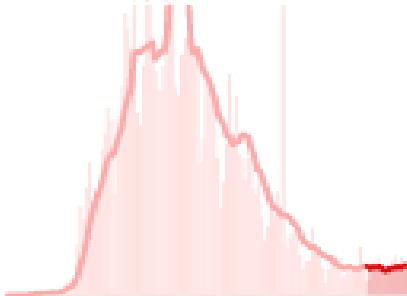

Show Mass. total

For state dashboards visit:

NH: <https://www.nh.gov/covid19/dashboard/summary.htm>

MA: <https://www.mass.gov/info-details/covid-19-response-reporting>

ME: <https://www.maine.gov/dhhs/mecdc/infectious-disease/epi/airborne/coronavirus/data.shtml>

Massachusetts

New Hampshire

Maine