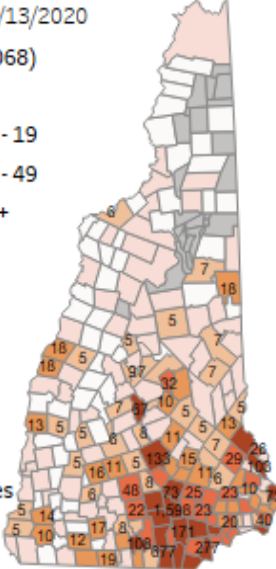

ADJACENT COUNTIES -- NH, Maine, Massachusetts

COUNTY	CASES	DEATHS
Rockingham NH	1,573	93
Cumberland ME	1,679	67
York ME	509	11
Middlesex MA	24,483	1,923
Essex MA	16,469	1,136

VID-19 cases by ZIP code
unknown ZIP codes

20

Filter by County

All

No items highlighted

No items highlighted

Color legend

Click to highlight

COVID-19 IN NEW HAMPSHIRE
CUMULATIVE POSITIVE TEST RESULTS
3/1/2020 - 7/13/2020

(n= 6068)

Positive Results

Cases under investigation, 1
town unknown

*Positive case counts are suppressed in municipalities with under 100 residents.

Massachusetts Total

Cases as of 4/15/2020: 28,163

Rate Per 100,000 People: 487.6

Massachusetts

New Hampshire

Maine