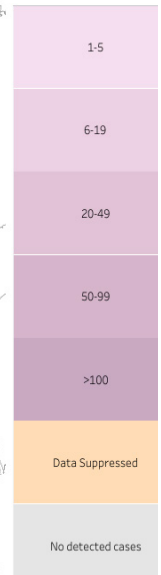

20

Filter by County

All

No items highlighted

No items highlighted

Color legend

Click to highlight

COVID-19 IN NEW HAMPSHIRE
CUMULATIVE POSITIVE TEST RESULTS
3/1/2020 - 7/13/2020

Massachusetts

New Hampshire

Maine